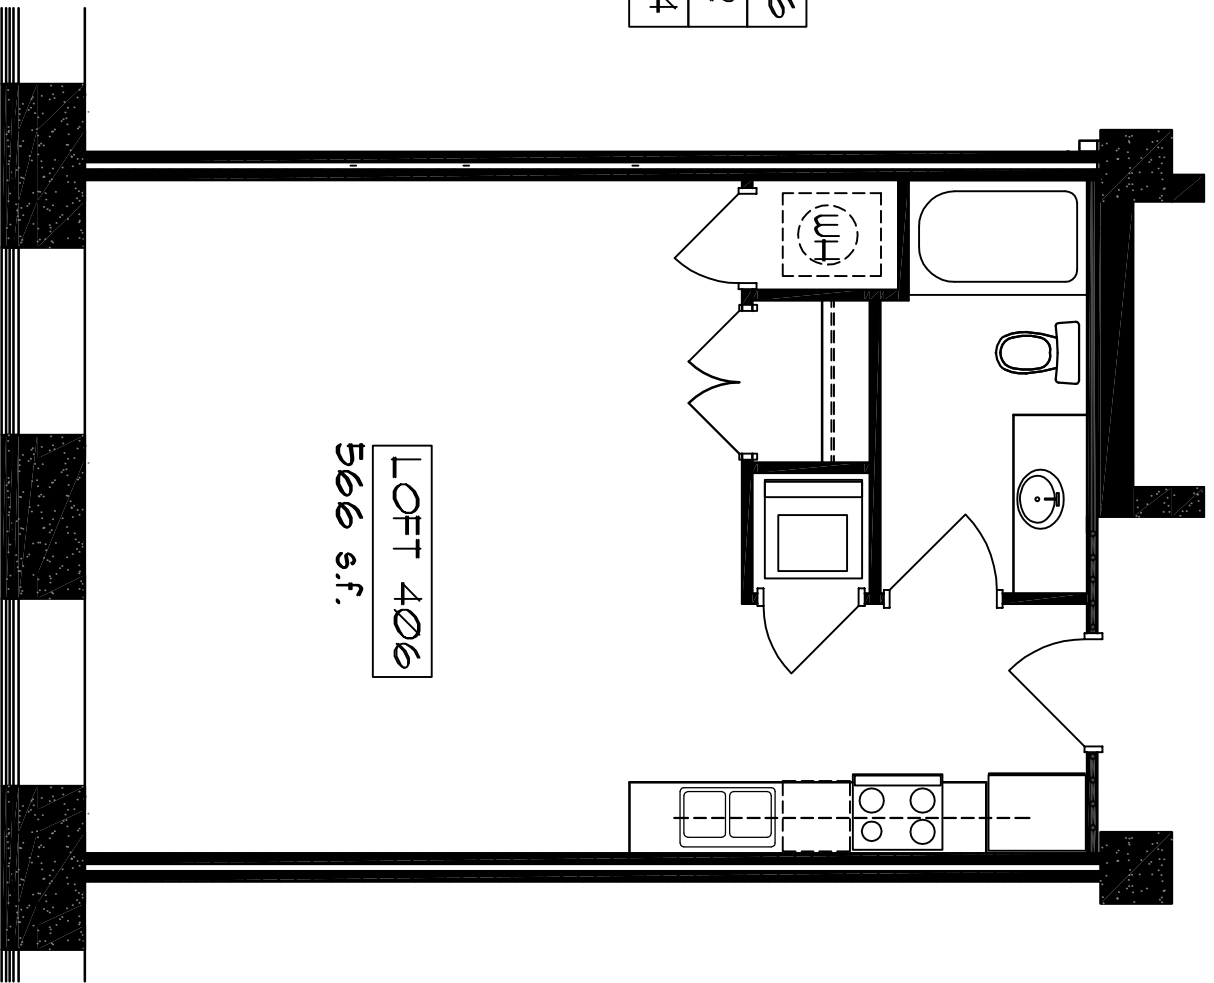

LOFT	406
LOFT	412
LOFT	414

LOFT 406
566 s.f.

LOFTS at the RESERVE
301 ROSA PARKS BLVD.
NASHVILLE, TENNESSEE